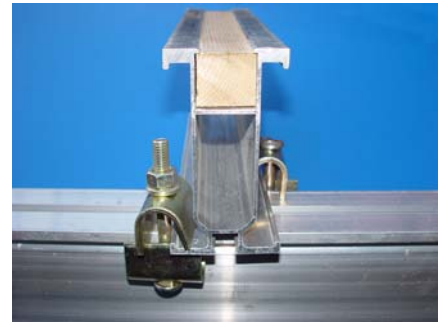

Presco Components Ltd

Selborne Street
Walsall
WS1 2JN

Tel: +44 (0) 1922 620202
Fax: +44 (0) 1922 632695
Email: scaff-sales@presco.co.uk

PRESCO

Scaffold Fittings & Metal Pressings

UNIVERSAL CLAMP

The Presco Universal Clamp is a traditional beam flange clamp which fastens most lightweight alloy beams together.

- **Ideal for Soffit and Falsework/Formwork applications.**
- **Used for many years by leading contractors.**
- **Simple and robust construction.**

Technical Information

Weight: 0.53Kg

Finish: Zinc Coated/Clear Passivated