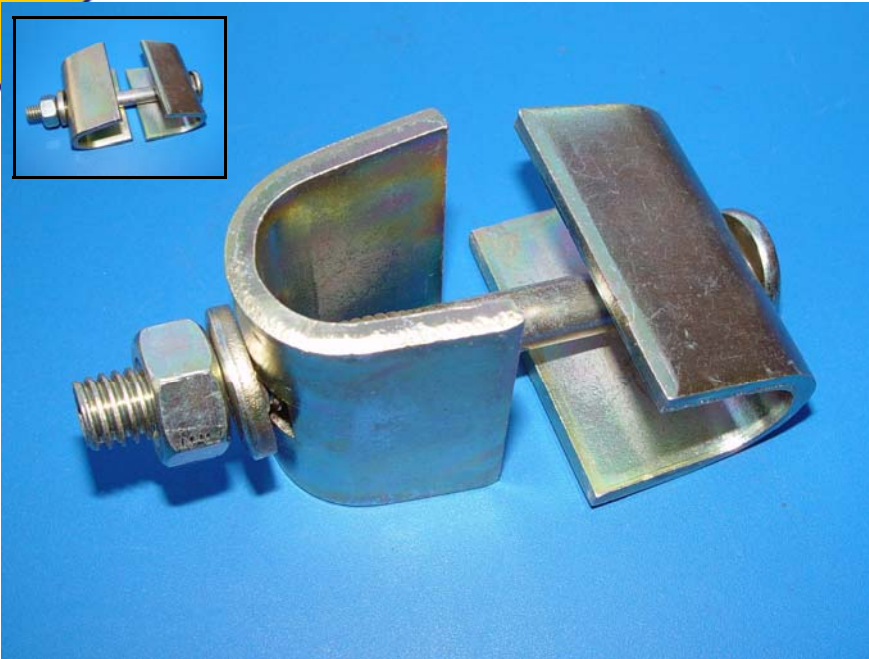

Presco Components Ltd

Selborne Street
Walsall
WS1 2JN

Tel: +44 (0) 1922 620202
Fax: +44 (0) 1922 632695
Email: scaff-sales@presco.co.uk

PRESCO

Scaffold Fittings & Metal Pressings

UNIVERSAL CLAMP

The Presco Universal Clamp is a traditional beam flange clamp which fastens most lightweight alloy beams together.

- **Ideal for Soffit and Falsework/Formwork applications.**
- **Used for many years by leading contractors.**
- **Simple and robust construction.**

Technical Information

Weight: 0.53Kg

Finish: Zinc Coated/Clear Passivated

Product Code: 0729

Available through a network of approved distributors throughout the U.K.

Manufactured to ISO9002 / BS5750 / EN74 Quality Assurance.

The **PRESCO** guarantee of quality and reliability.